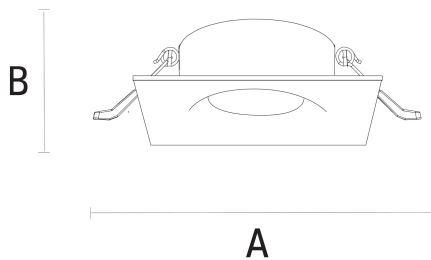

FIALE III GU10

Technical data:

Code	SLIP001004
Voltage	250 V
Energy efficiency class	A++ to E
Protection class	II
Light source included	-
Working temperature range	-20/+40 °
Lifespan	17000 h
Housing material	Aluminum
Socket	GU10
Degree of protection (IP)	IP20
Colour	White
Dimension (AxBxC)	95x95x68 mm
Mounting hole	80 mm
Weight	0.112 kg
For use	Inside
Assembly	In the ceiling
Application	INT
Number of pieces on the packaging	50 pcs.
Made in	PRC
Other	MAX 10W LED; MAX 50W Halogen