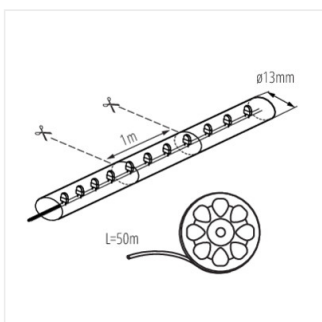

- dĺžka hadice 50m
- možnosť delenia LED pásu na segmenty (1m = 36x LED)
- pre správnu činnosť je potrebný napájací set GIVRO PR SET dostupný v ponuke Kanlux

## GIVRO LED

Svetelný had

GIVRO LED-CW 50M

GIVRO LED-BL 50M

GIVRO LED-RE 50M

GIVRO LED-GN 50M

GIVRO LED-Y 50M

GIVRO LED-WW 50M