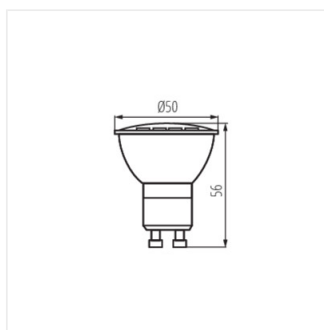

GU10 LED

Svetelný zdroj LED

GU10 6W LED