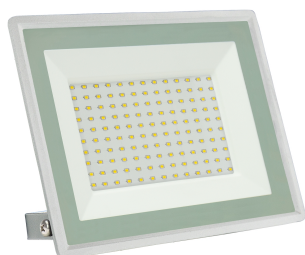

NOCTIS LUX 3 100W floodlight

CE

Power	100 W	Voltage	230 V
Luminous flux*	9400 lm (120°)	Colour of light	CW
Beam angle	100 °	IK	07
Degree of protection (IP)	IP65		

See more on dedicated page 

 Declaration of Conformity

Technical data:

Code	SLI029047CW_PW
Power	100 W
Nominal current	435 mA
Voltage	230 V
Energy efficiency class	E
Energy consumption	100 kWh/1000h
Frequency	50HZ Hz
Protection class	I
Power supply included	+
Power factor	0.9
Useful luminous flux*	9400 lm (120°)
Luminous flux**	9400 lm (360°)
Lamp efficacy	94 lm/W
Colour of light	CW
Beam angle	100 °
RA	>70
Uniformity of color SDCM max	5
Dimmable	-
Working temperature range	-20/+40 °
Lifespan	17000 h
Housing material	Aluminum, GLASS
IK	07
Degree of protection (IP)	IP65
Colour	White
Dimension (AxBxC)	270x210x27 mm
Weight	1.256 kg
For use	Outside
Assembly method	On the ceiling
Application	EXT
Made in	PRC