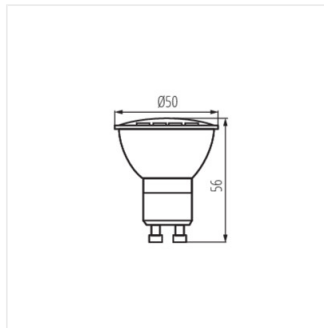

- Materiál difúzora: plast

GU10 LED

Svetelný zdroj LED

GU10 6W-NW LED

GU10 6W-CW LED

GU10 8W-WW LED

GU10 8W-CW LED

GU10 6W LED