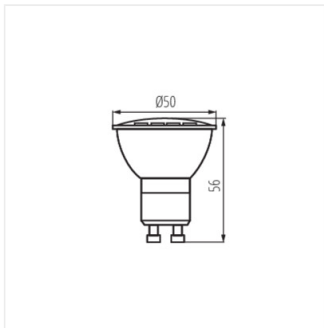

- Materiál difúzora: plast

GU10 LED

Svetelný zdroj LED

GU10 6W-NW LED

GU10 6W-CW LED

GU10 8W-WW LED

GU10 8W-CW LED

GU10 6W LED