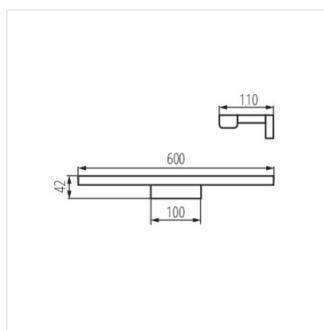

ASTEN IP44 15W-NW-B

ASTEN IP44 8W-NW-W

ASTEN IP44 12W-NW-W

ASTEN LED IP44

Nástenné LED svietidlo

ASTEN IP44 15W-NW-W

ASTEN LED IP44 8W

ASTEN LED IP44 12W