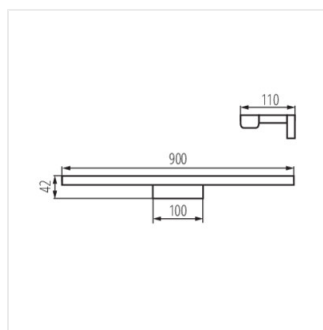

ASTEN IP44 15W-NW-B

ASTEN IP44 8W-NW-W

ASTEN IP44 12W-NW-W

ASTEN LED IP44

Nástenné LED svietidlo

ASTEN IP44 15W-NW-W

ASTEN LED IP44 8W

ASTEN LED IP44 12W