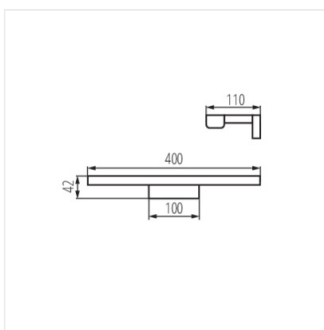

ASTEN IP44 15W-NW-B

ASTEN IP44 8W-NW-W

ASTEN IP44 12W-NW-W

ASTEN LED IP44

Nástenné LED svietidlo

ASTEN IP44 15W-NW-W

ASTEN LED IP44 8W

ASTEN LED IP44 12W