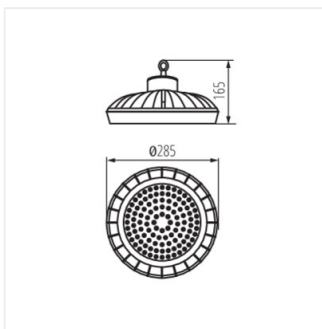

HB PRO LED HI 200W-NW

HB PRO LED HI 100W-NW

HB PRO LED HI 150W-NW

HB PRO LED HI 200W-NW

PRÍSLUŠENSTVO:

33193 HBPH LENS 120D 100W 120-degree lens for the HB PRO HI 100W, HBPH LENS 120D 100W light fittings (33193)