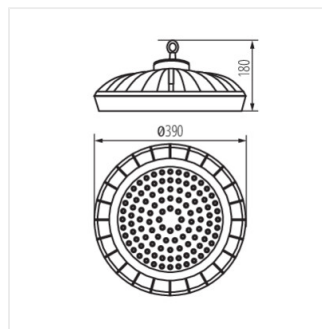

HB PRO LED HI 200W-NW

HB PRO LED HI 100W-NW

HB PRO LED HI 150W-NW

HB PRO LED HI 200W-NW

PRÍSLUŠENSTVO:

33193 HBPH LENS 120D 100W 120-degree lens for the HB PRO HI 100W, HBPH LENS 120D 100W light fittings (33193)