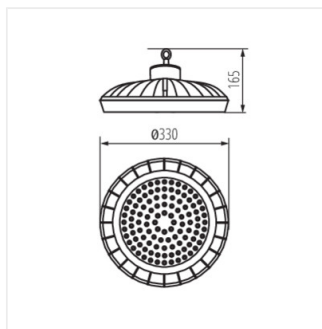

HB PRO LED HI 200W-NW

HB PRO LED HI 100W-NW

HB PRO LED HI 150W-NW

HB PRO LED HI 200W-NW

PRÍSLUŠENSTVO:

33193 HBPH LENS 120D 100W 120-degree lens for the HB PRO HI 100W, HBPH LENS 120D 100W light fittings (33193)