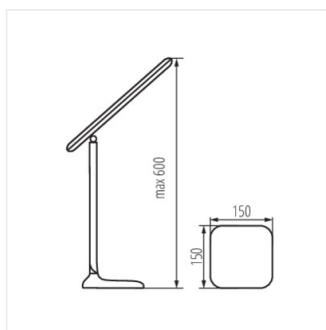

DOSAN II LED