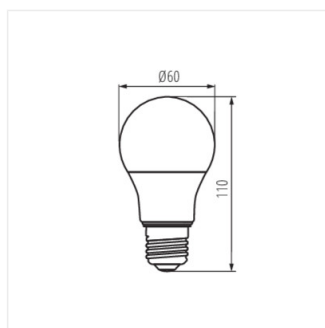

IQ-LED A60 4,2W; IQ-LED A60
7,2W; IQ-LED A60 9,6W

IQ-LED A60 4,2W; IQ-LED A60
7,2W; IQ-LED A60 9,6W