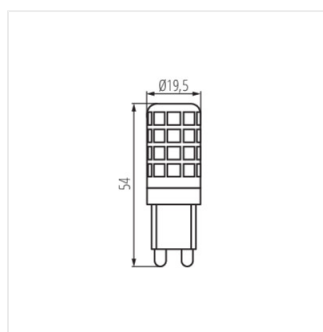

ZUBI HI LED 4W G9

ZUBI HI LED 4W G9