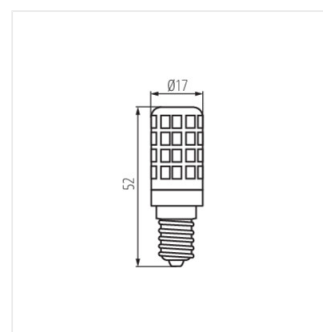

ZUBI LED 3,5W E14

ZUBI LED 3,5W E14