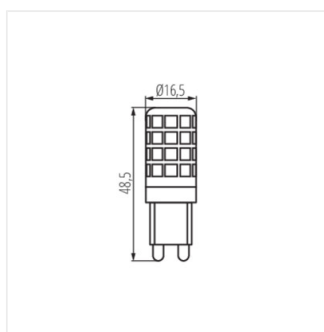

ZUBI MAX LED 3,5W G9

ZUBI MAX LED 3,5W G9