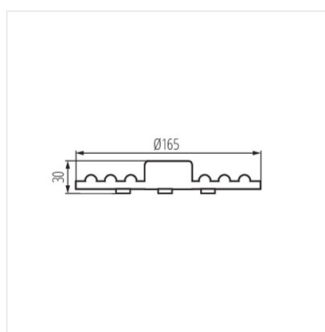

- Materiál difúzora: plast

MODv2 LED

Svetelný zdroj LED

MODv2 LED 12W

MODv2 LED 19W

MODv2 LED 12W

MODv2 LED 19W