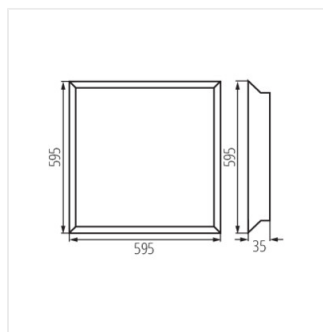

BLINGO R 38W 6060 CW

BLINGO BL

Vstavaný LED panel

BLINGO P 38W 6060

BLINGO R 38W 12030

BLINGO R 38W 6060 CW

		BLINGO LED				
		BLINGO P 38W 6060 NW	BLINGO R 38W 12030 NW	BLINGO R 38W 6060 NW	BLINGO RU 38W 6060 NW	BLINGO TU 48W 6060 NW
ACCESSORIES	index	33180	29823	29822	29824	29825
ADTR-H 6060 B	29845	✓		✓	✓	
ADTR-H 6060 SR	29844	✓		✓	✓	
ADTR-H 6060 W	29843	✓		✓	✓	
ADTR-H 12030 B	33391		✓			
ADTR-H 12030 SR	33392		✓			
ADTR-H 12030 W	33390		✓			
ADTR-H 76MM 6060 B (on individual order only)	33396					✓
ADTR-H 76MM 6060 SR (on individual order only)	33397					✓
ADTR-H 76MM 6060 W (on individual order only)	33398					✓
CLIPS BLINGO RT	29826	✓	✓	✓	✓	✓
SPN BRAVO S/P 60-62	28504	✓	✓	✓	✓	✓