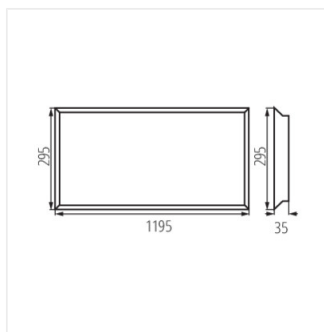

BLINGO R 38W 6060 CW

BLINGO BL

Vstavaný LED panel

BLINGO P 38W 6060

BLINGO R 38W 12030

BLINGO R 38W 6060 CW

		BLINGO LED				
		BLINGO P 38W 6060 NW	BLINGO R 38W 12030 NW	BLINGO R 38W 6060 NW	BLINGO RU 38W 6060 NW	BLINGO TU 48W 6060 NW
ACCESSORIES	index	33180	29823	29822	29824	29825
ADTR-H 6060 B	29845	✓		✓	✓	
ADTR-H 6060 SR	29844	✓		✓	✓	
ADTR-H 6060 W	29843	✓		✓	✓	
ADTR-H 12030 B	33391		✓			
ADTR-H 12030 SR	33392		✓			
ADTR-H 12030 W	33390		✓			
ADTR-H 76MM 6060 B (on individual order only)	33396					✓
ADTR-H 76MM 6060 SR (on individual order only)	33397					✓
ADTR-H 76MM 6060 W (on individual order only)	33398					✓
CLIPS BLINGO RT	29826	✓	✓	✓	✓	✓
SPN BRAVO S/P 60-62	28504	✓	✓	✓	✓	✓