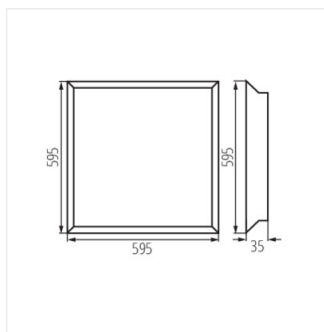

BLINGO R 38W 6060 CW

BLINGO BL

Vstavaný LED panel

BLINGO P 38W 6060

BLINGO R 38W 12030

BLINGO R 38W 6060 CW

		BLINGO LED				
		BLINGO P 38W 6060 NW	BLINGO R 38W 12030 NW	BLINGO R 38W 6060 NW	BLINGO RU 38W 6060 NW	BLINGO TU 48W 6060 NW
ACCESSORIES	index	33180	29823	29822	29824	29825
ADTR-H 6060 B	29845	✓		✓	✓	
ADTR-H 6060 SR	29844	✓		✓	✓	
ADTR-H 6060 W	29843	✓		✓	✓	
ADTR-H 12030 B	33391		✓			
ADTR-H 12030 SR	33392		✓			
ADTR-H 12030 W	33390		✓			
ADTR-H 76MM 6060 B (on individual order only)	33396					✓
ADTR-H 76MM 6060 SR (on individual order only)	33397					✓
ADTR-H 76MM 6060 W (on individual order only)	33398					✓
CLIPS BLINGO RT	29826	✓	✓	✓	✓	✓
SPN BRAVO S/P 60-62	28504	✓	✓	✓	✓	✓