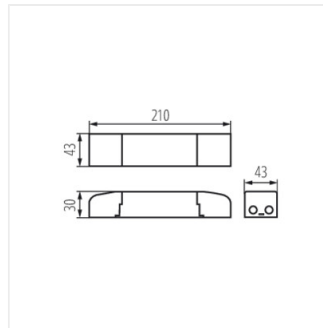

BRAVO DALI SET 45W

BRAVO DALI SET 36W

BRAVO DRIVER 36W

BRAVO DRIVER 40W

BRAVO DRIVER 50W

BRAVO DRIVER 28W

BRAVO DALI SET 45W

BRAVO DALI SET 36W