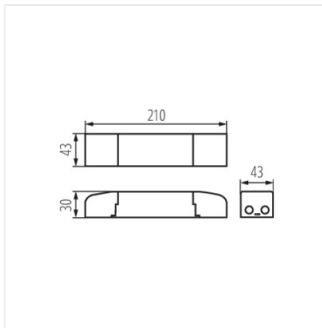

BRAVO DALI SET 45W

BRAVO DALI SET 36W

BRAVO DRIVER 36W

BRAVO DRIVER 40W

BRAVO DRIVER 50W

BRAVO DRIVER 28W

BRAVO DALI SET 45W

BRAVO DALI SET 36W