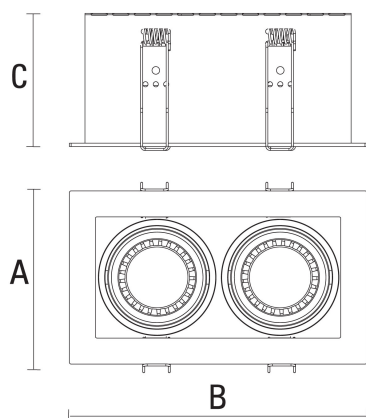

MODERN DAY MINI GU10 x2 spotlight for replaceable light source GU10

Technical data:

Code	SLIP002012
Voltage	250 V
Energy efficiency class	A++ to E
Protection class	I
Light source included	-
Working temperature range	-20/+40 °
Lifespan	17000 h
Housing material	Aluminum
Socket	GU10
Degree of protection (IP)	IP20
Colour	White
Dimension (AxBxC)	112x197x115 mm
Mounting hole	180x93 mm
Weight	0.7 kg
For use	Inside
Assembly	In the ceiling
Application	INT
Number of pieces on the packaging	24 pcs.
Made in	PRC
Other	MAX 2x10W LED; MAX 2x50W Halogen