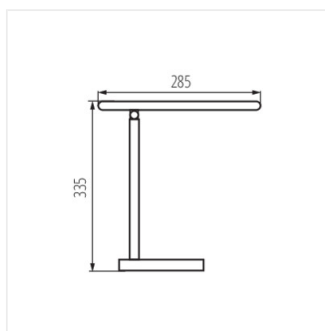

ATERO LED

Kancelárska stolná LED lampa

ATERO LED W