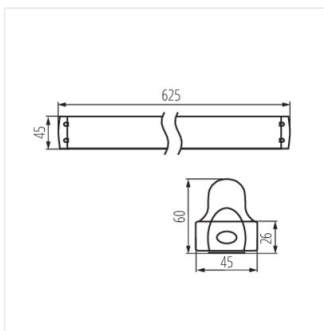

- Materiál korpusu: kov, plast

ALDO 4LED

Lineárne svietidlo pre LED tuby T8

ALDO 4LED 1X120

ALDO 4LED 1X150

ALDO 4LED 2X120

ALDO 4LED 2X150

ALDO 4LED 1X60

ALDO 4LED 1X120

ALDO 4LED 1X150

ALDO 4LED 2X120; 2X120R

ALDO 4LED 2X150; 2X150R