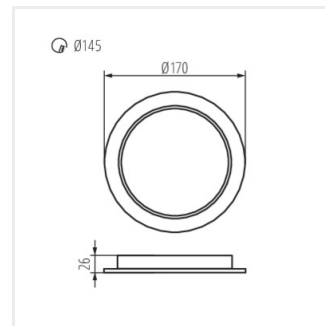

## TAVO LED

Svietidlo typu downlight

TAVO LED DO 5W-NW

TAVO LED DO 9W-NW

TAVO LED DO 12W-NW

TAVO LED DO 18W-NW

TAVO LED DO 24W-NW

TAVO LED DL 5W-NW