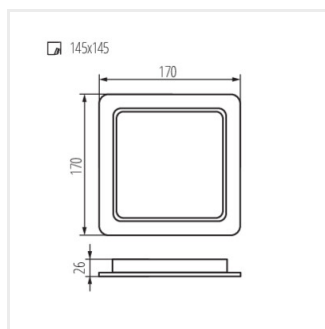

TAVO LED DL 18W-NW