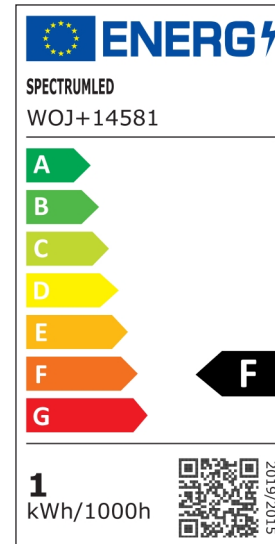

LED BALL COG

Power	1 W	Voltage	230 V
Luminous flux**	100 lm (360°)	Colour of light	WW
Beam angle	270 °	UGR	- lm
Socket	E27	Degree of protection (IP)	-

 Declaration of Conformity

Technical data:

Code	WOJ+14581
Power	1 W
Nominal current	10 mA
Voltage	230 V
Energy efficiency class	F
Frequency	50HZ Hz
Luminous flux**	100 lm (360°)
Lamp efficacy	100 lm/W
Colour of light	WW
Beam angle	270 °
UGR	-
RA	>80
Dimmable	No
Working temperature range	-20 to +40 °
Lifespan	17000 h
Socket	E27
Degree of protection (IP)	-
Dimension (AxBxC)	45x72 mm
Weight	0.015 kg
Number of pieces on the packaging	100 pcs.

*applies to the LED source used. **Luminaire luminous flux