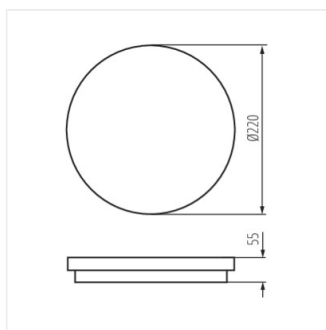

BENO LED

Stropné LED svietidlo

BENO 18W O