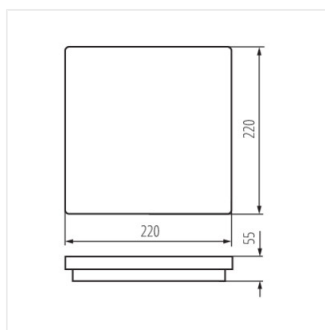

BENO LED

Stropné LED svietidlo

BENO 18W L