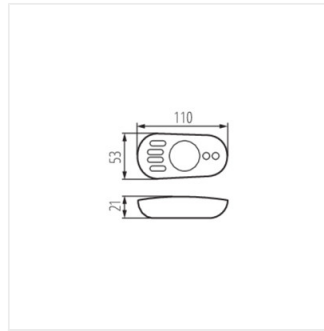

CONTROLLER CCT

Riadiaca jednotka pre LED pásiky

IP
20

EAC

CTRL 12/24V 10A CCT

In [A]

CTRL 12/24V 10A CCT	22142	biela	12 DC; 24 DC	max 10		max 30
REMOTE CCT	22145	biela	2 x 1,5 DC		2 x AAA	max 30

- Materiál: plast

CTRL 12/24V 10A CCT

REMOTE CCT

CONTROLLER CCT

Riadiaca jednotka pre LED pásiky

CTRL 12/24V 10A CCT

REMOTE CCT