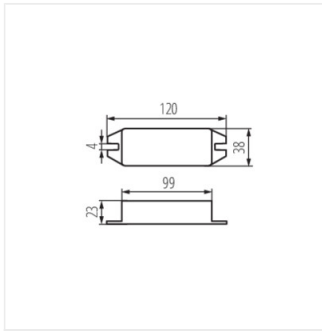

CONTROLLER CCT

Riadiaca jednotka pre LED pásiky

CTRL 12/24V 10A CCT