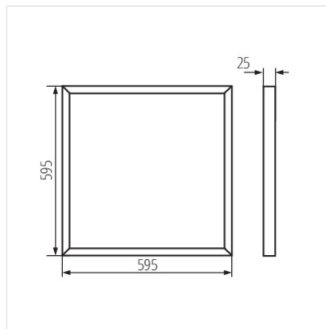

BAREV R

LED panel

BAREV R 36W 6060 NW